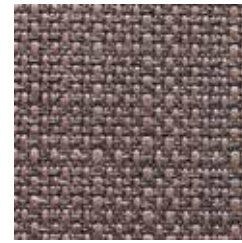

The background is a solid red color with several thick, wavy, concentric lines that create a sense of depth and movement, resembling a stylized fingerprint or a topographical map. The lines are white and vary in thickness and curvature, creating a complex, organic pattern.

TOUCH 625063

TOUCH 657033

TOUCH 631038

TOUCH 643027

TOUCH 644047

TOUCH 623056

TOUCH 611174

# FABRIC

---

BOLIVIA 1

BOLIVIA 2

BOLIVIA 3

BOLIVIA 4

BOLIVIA 5

BOLIVIA 6