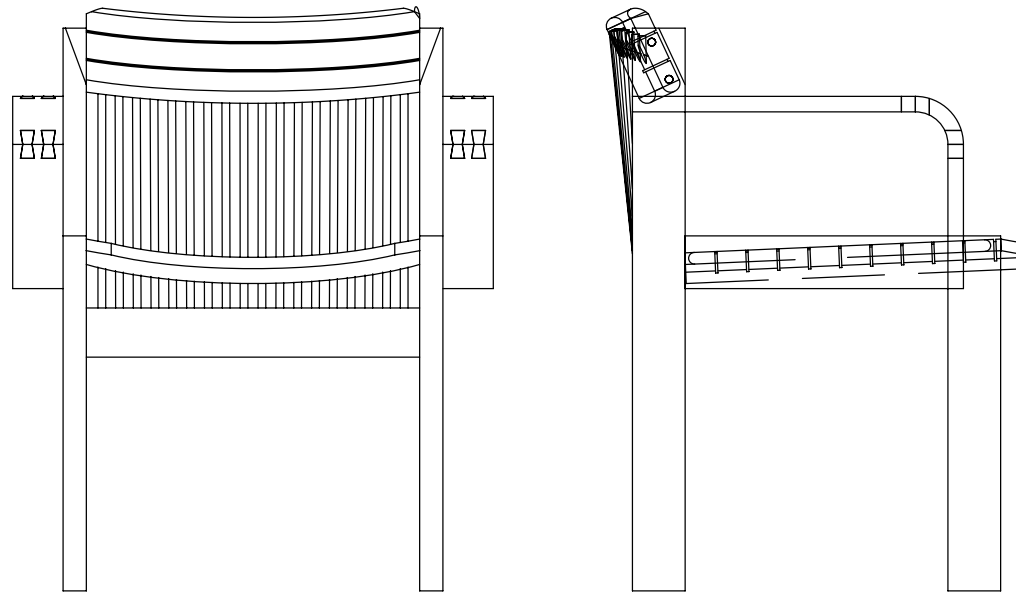

The background of the image consists of a solid red color overlaid with several thick, wavy, concentric lines that create a sense of depth and movement, resembling a stylized fingerprint or a topographic map.

TITO
CHAIR

TITO CHAIR

DIMENSIONS (CM)

62 x 54 x 75

COLLECTION: Artisan
DESIGNER: Zlatko Ugljen

CODE: CCTIXXY

Seat size: 46,5x44 cm

Front legs thickness: 6,7x3,0 cm

Back legs: 6,7x3,0 cm

Seat height: 44 cm

Dismantling option: No

Packaging: stretch wrap + five-layer cardboard box

Packaging: 1 piece/packaging

WOOD TYPES

OAK

CHERRY