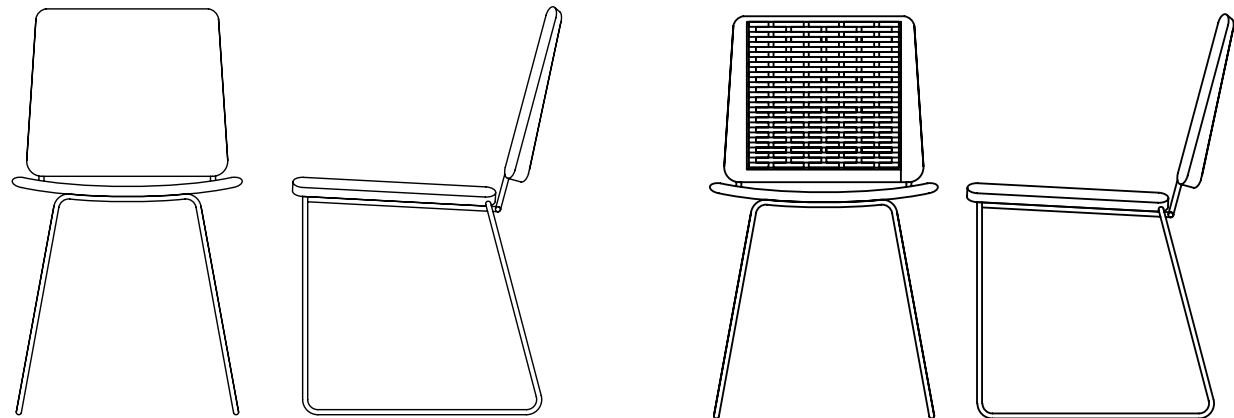

The background is a solid red color with several thick, white, wavy lines that create a sense of movement and depth. The lines are irregular and organic in shape, resembling a stylized topographic map or a series of concentric, flowing curves.

LINEA CHAIR

LINEA CHAIR

COLLECTION: Linea
DESIGNER: Salih Teskeredžić

CODE:
CCL1XXYY (WOODENGRIDS)
CCL1XXYY (SOLID SEAT AND BACKREST)

Seat size: 43x40 cm
Seat height: 46.4 cm
Legs thickness: \bar{n} 12 matt ground stainless steel
Solid wood seat and back: thickness 2,2 cm
Dismantling option: No
Packaging: stretch wrap + five-layer cardboard box
Packaging: 2 pieces/package

DIMENSIONS (CM)

Woodengrids (43 x 51
x 82)

Solid seat and backrest
(43 x 51 x 82)

WOOD TYPES

OAK

CHERRY

MAPLE

PEAR