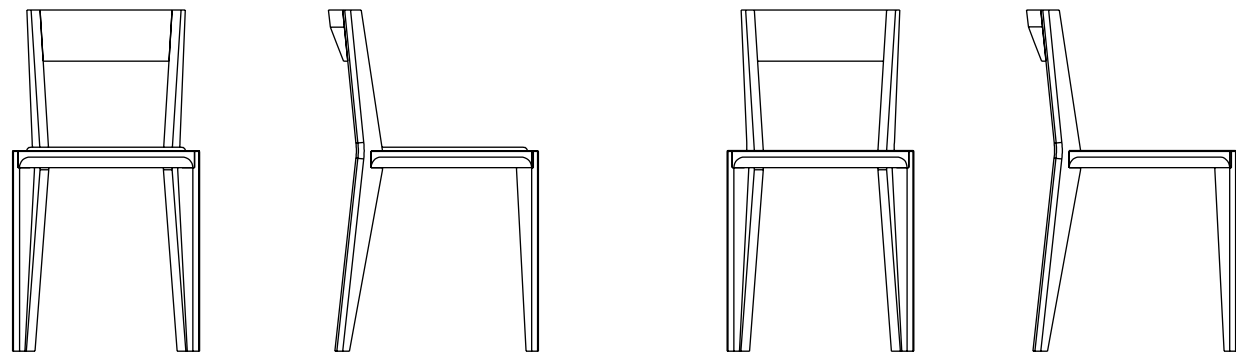

The background is a solid red color with several thick, white, wavy lines that create a sense of movement and depth. The lines are irregular and organic in shape, resembling a stylized fingerprint or a topographical map. They flow across the frame from the top left towards the bottom right, with some lines curving back towards the left.

HANNY CHAIR

HANNY CHAIR

COLLECTION: Hanny
DESIGNER: Artisan

CODE: DTHAXXY

Dimensions: 47 x 80 x 52,8 cm

Seat size: 48x45,5 cm

Seat high: 47 cm

Front legs: 4,6x2,4 cm

Back legs: 12,5x2,4 cm

Dismantling option: No

Packing: stretch wrap + five layer cardboard box

Packing: 1 piece/packing

SEAT VERSIONS

wooden seat

upholstey leather

upholstey fabric