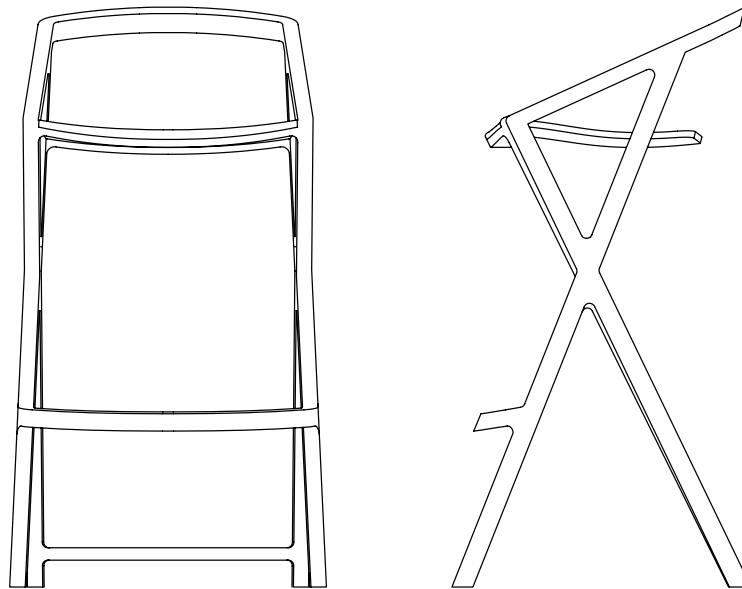

**7 HIGH
CHAIR**

7 BAR CHAIR

DIMENSIONS (CM)

52,5 x 52 x 109

COLLECTION: 7
DESIGNER: Grupa

CODE: BCG7XXYY

Seat size: 37,5x42 cm
Front legs thickness: 2,3x3,3 cm
Back legs: 2,3x4,0 cm
Seat height: 77,7 cm
Dismantling option: No
Packaging: stretch wrap + five-layer cardboard box
Packaging: 1 piece/packaging

WOOD TYPES

OAK

CHERRY

MAPLE

PEAR

ELM

WALNUT